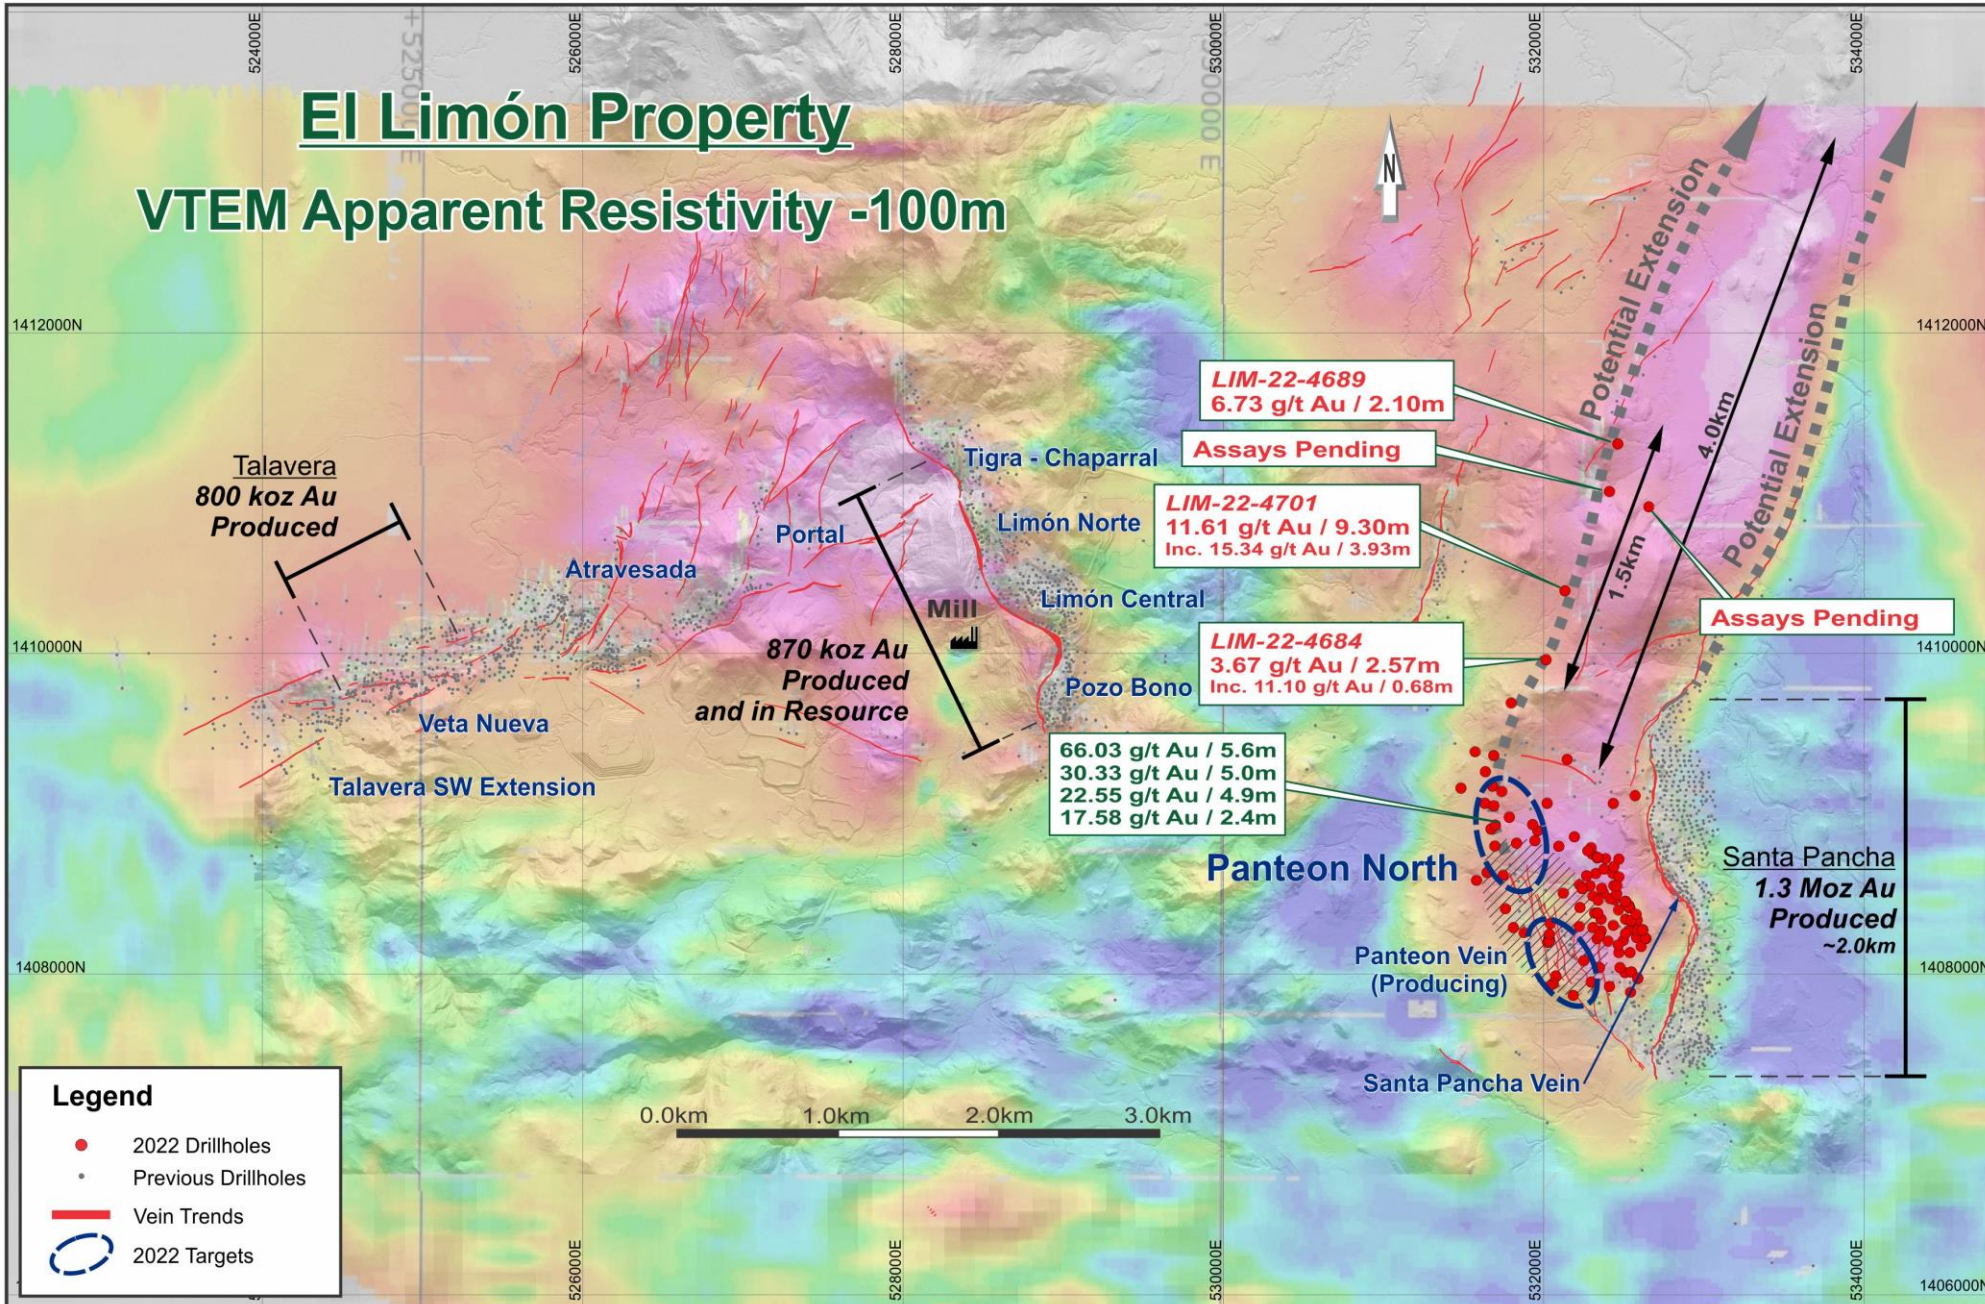

December 8, 2022: Panteon VTEM Figures

▲ El Limon Property – VTEM Apparent Resistivity

▲ Close up of Panteon Corridor – VTEM Apparent Resistivity

El Limón Property

VTEM Apparent Resistivity -100m

Legend

- 2022 Drillholes
- Previous Drillholes
- Vein Trends
- 2022 Targets